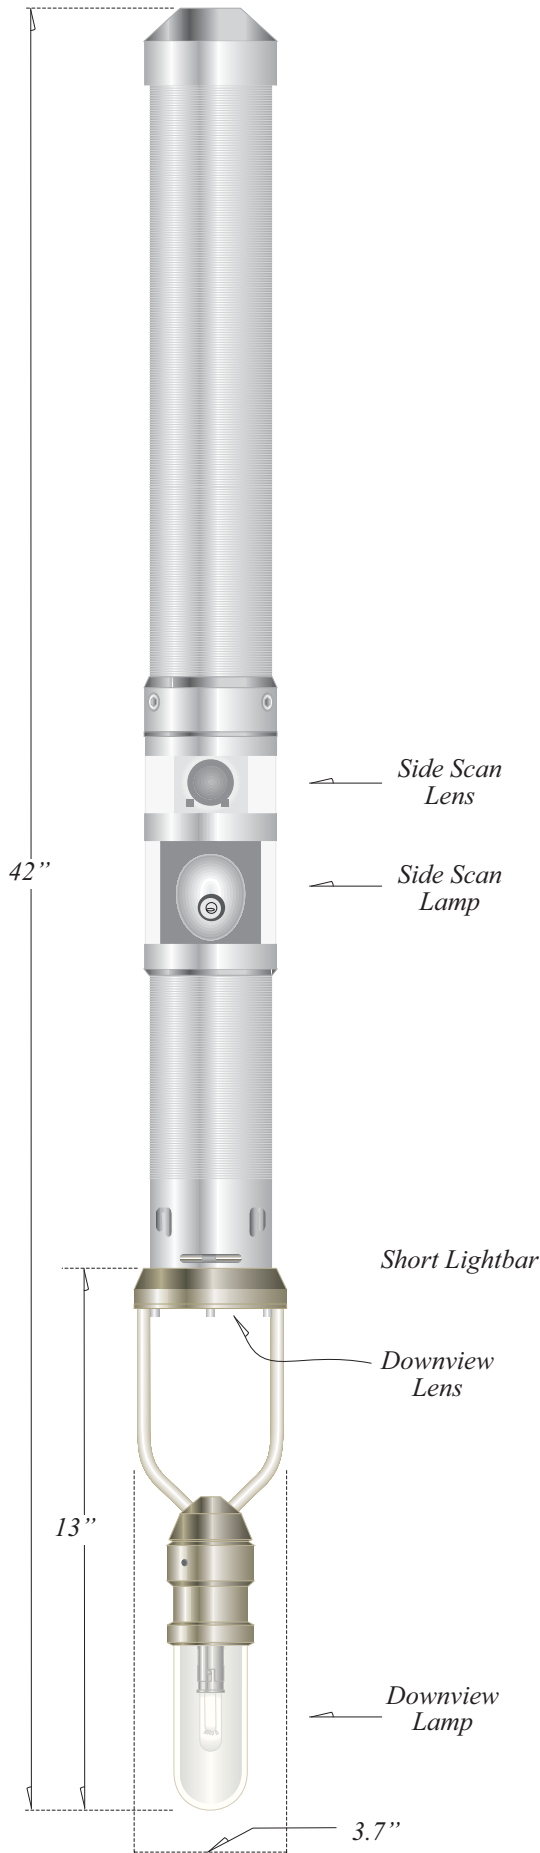

3.5" DIA. DUAL LENS
SIDE SCAN CAMERA

4456 Via St. Ambrose
Claremont, CA 91711

(800) 919-7555 Toll Free
(909) 625-6262 Voc
(909) 399-3180 Fax

www.PacificSurveys.com

PACIFIC
SURVEYS