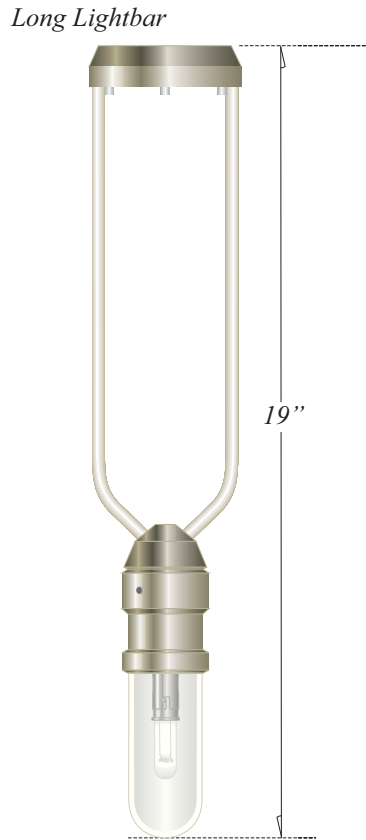

3.5" DIA. DUAL LENS
SIDE SCAN CAMERA

4456 Via St. Ambrose
Claremont, CA 91711

(800) 919-7555 Toll Free
(909) 625-6262 Voc
(909) 399-3180 Fax

www.PacificSurveys.com

PACIFIC
SURVEYS