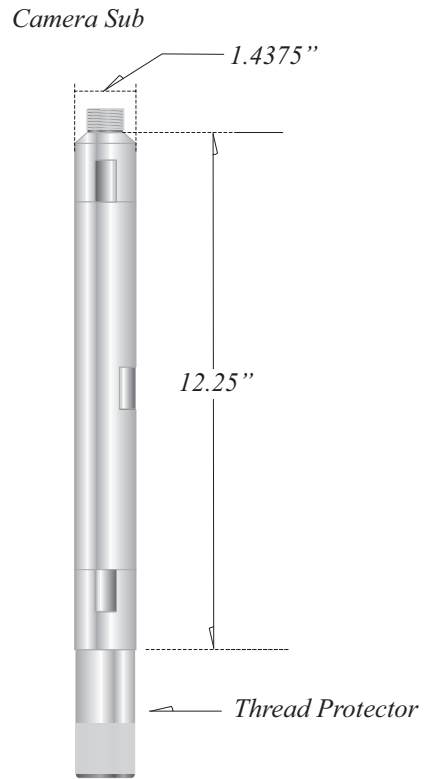

3.5" DIA. DUAL LENS
SIDE SCAN CAMERA

4456 Via St. Ambrose
Claremont, CA 91711

(800) 919-7555 Toll Free
(909) 625-6262 Voc
(909) 399-3180 Fax

www.PacificSurveys.com

PACIFIC
SURVEYS